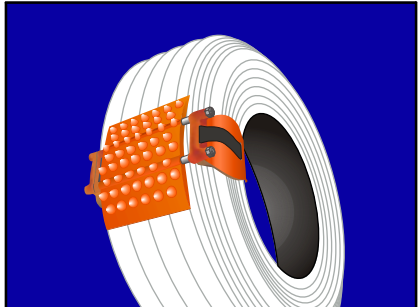

GRIPS PER PACKAGE

FOR INCREASED TRACTION AND VERSATILITY

Fits Virtually All Tire Sizes!

DESIGNED TO FIT MOST CARS, COMPACTS, MINI-VANS, SUV'S AND LIGHT TRUCKS

Convenient

COMES IN DURABLE, RE-USEABLE PACK
STORES EASILY IN YOUR VEHICLE

SNOW GRIPS

T R A C T I O N A I D

ADJUSTS TO FIT MOST CARS, COMPACTS, MINI-VANS, LIGHT & MEDIUM DUTY TRUCKS AND UTILITY VANS WITH TIRE SIZES RANGING FROM 175/50/13 TO 235/75/16

MADE OF A ROBUST CUSTOM BLENDED MODIFIED PLASTIC